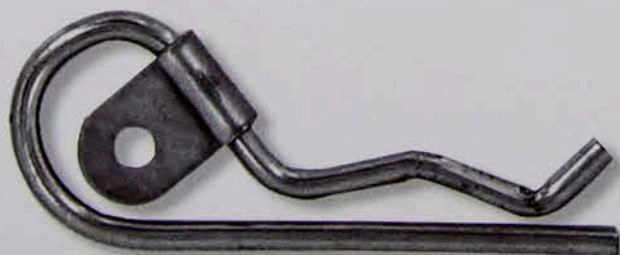

# MIL-SPEC Hardware

**MIL-B-542  
All Types**

Available in all sizes

**MIL-L-11075  
Type III**

Available in all sizes

**NAS1211A  
Side welded**

standard shape available  
(Delta shape shown)

**MIL-L-3851 & MS-51940**

All sizes available.

**MIL-R-3390  
Class 2, All CONF  
& MS51925 (WC)**

Available in all sizes

**5-4-3342  
Military Tent Hitch Pin W/ Clip**

Zinc plated only

**MIL-S-43770/X**

Available in all sizes

**MIL-R-2327  
Class 2**

Available in all sizes